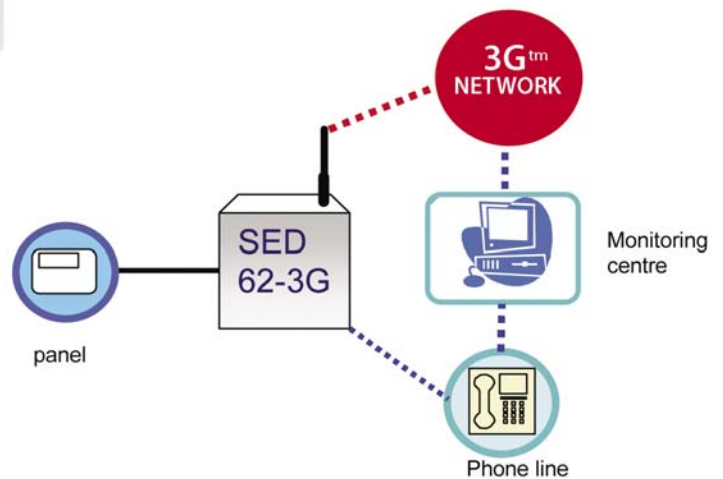

NEW PRODUCT RELEASE

SED 62-3Gtm

network compatible back up unit

Need a GSM back up system to work where you don't have GSM signal but have 3Gtm network coverage

APPLICATIONS

The SED 62-3Gtm from Sec Eng Systems operates on the 3Gtm network and now performs as a multi path back up system on 3Gtm with fall back to GSM if available.

The new SED 62-3Gtm will now allow you to cover country areas on the 3Gtm network and other compatible networks.

 **Sec.Eng**
systems
GSM • PRODUCTS • SOLUTIONS

Contact us for further information on pricing and availability